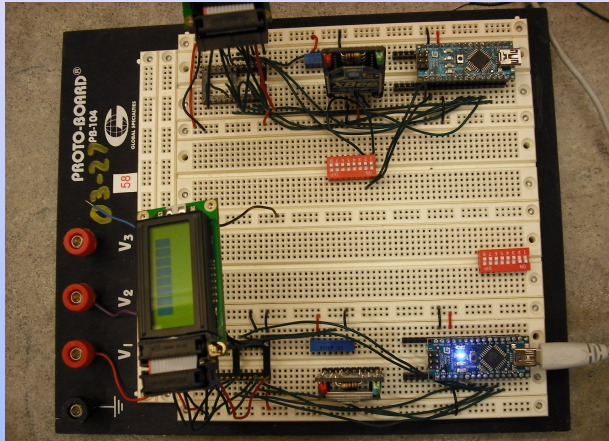

Prototype Versions

Stage 1 –