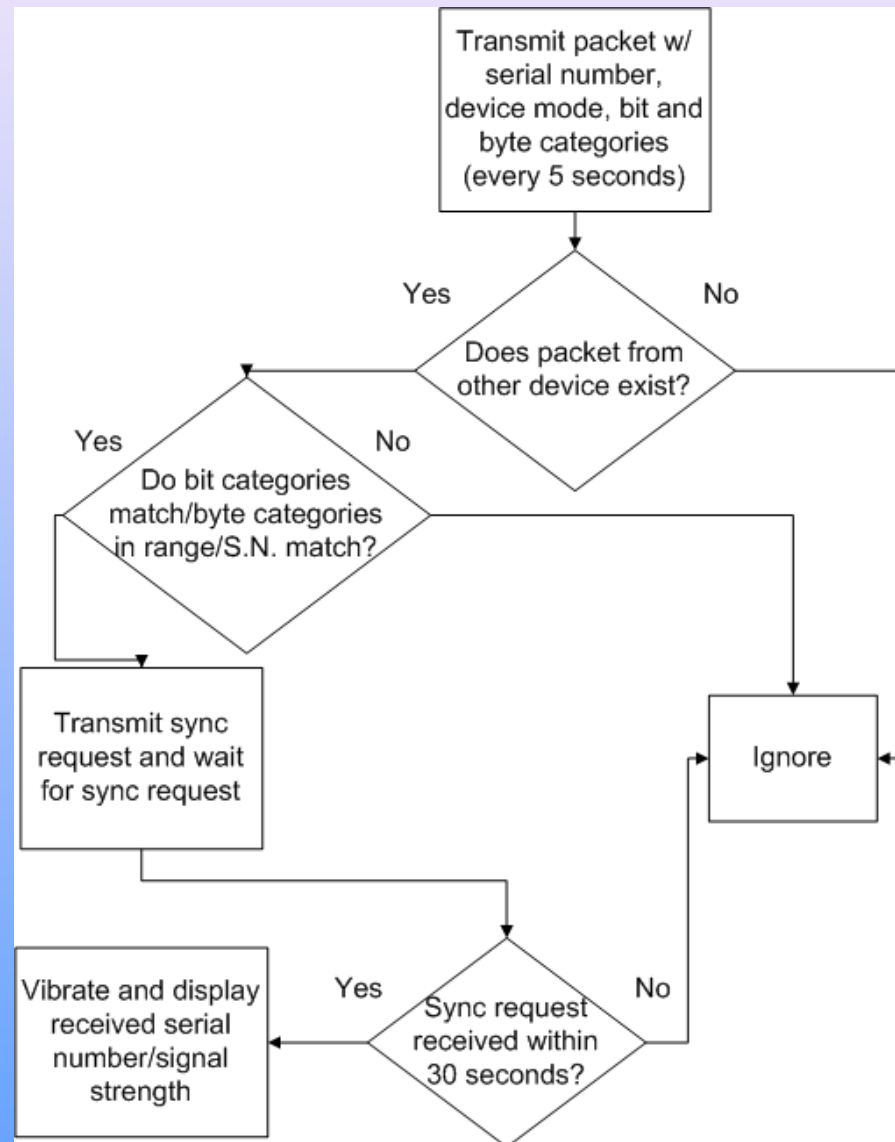

Communication: **XBEE Series 1 RF**

Display: **8x2 Character**

Indicator: **Vibrating**

Firmware

- Arduino IDE Program
- C/C++ Hybrid
- Wireless Communications
- Handshaking
- Message protocol
- Component Interfacing:
 - LCD (custom symbols)
 - Vibrating Motor
 - Buttons

Prototype Versions

Stage 1 –

Stage 2 – Developmental

Stage 3 –

Future Stage – Key

Under the Hood

Compatibility Algorithm

Web Application

Allows users to:
-manage mode-specific” profile information
(e.g. “personal networking”,
“conference”)

Network Buddy

Your Email:

Passphrase:

 Login

Welcome, testuser! | [Logout](#)

My Tools

-  Profile Information
-  Account Settings