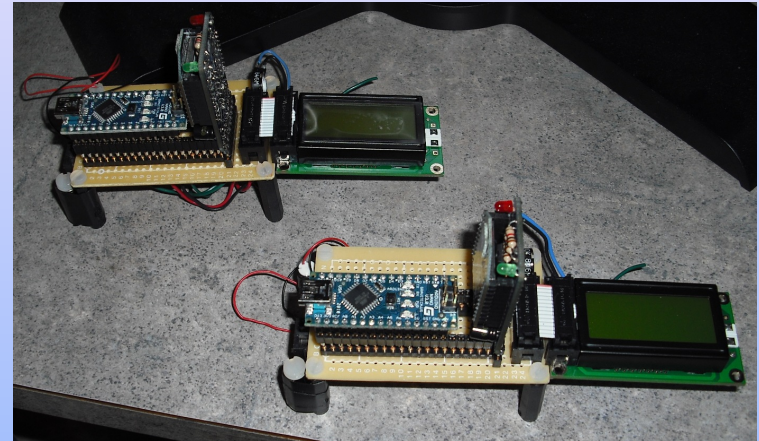

Stage 2 – Developmental