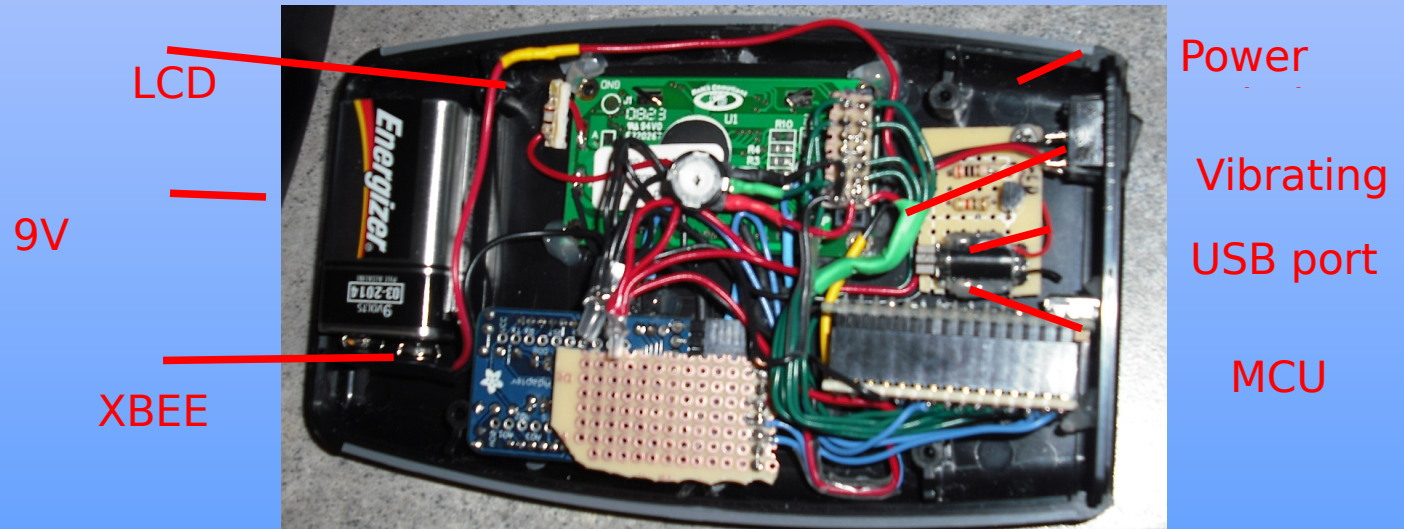

Communication: **XBEE Series 1 RF**

Display: **8x2 Character**

Indicator: **Vibrating**

Firmware

- Arduino IDE Program
- C/C++ Hybrid
- Wireless Communications
- Handshaking
- Message protocol
- Component Interfacing:
 - LCD (custom symbols)
 - Vibrating Motor
 - Buttons

Prototype Versions

Stage 1 –

Stage 2 – Developmental

Stage 3 –

Future Stage – Key

Under the Hood

Compatibility Algorithm

Web Application