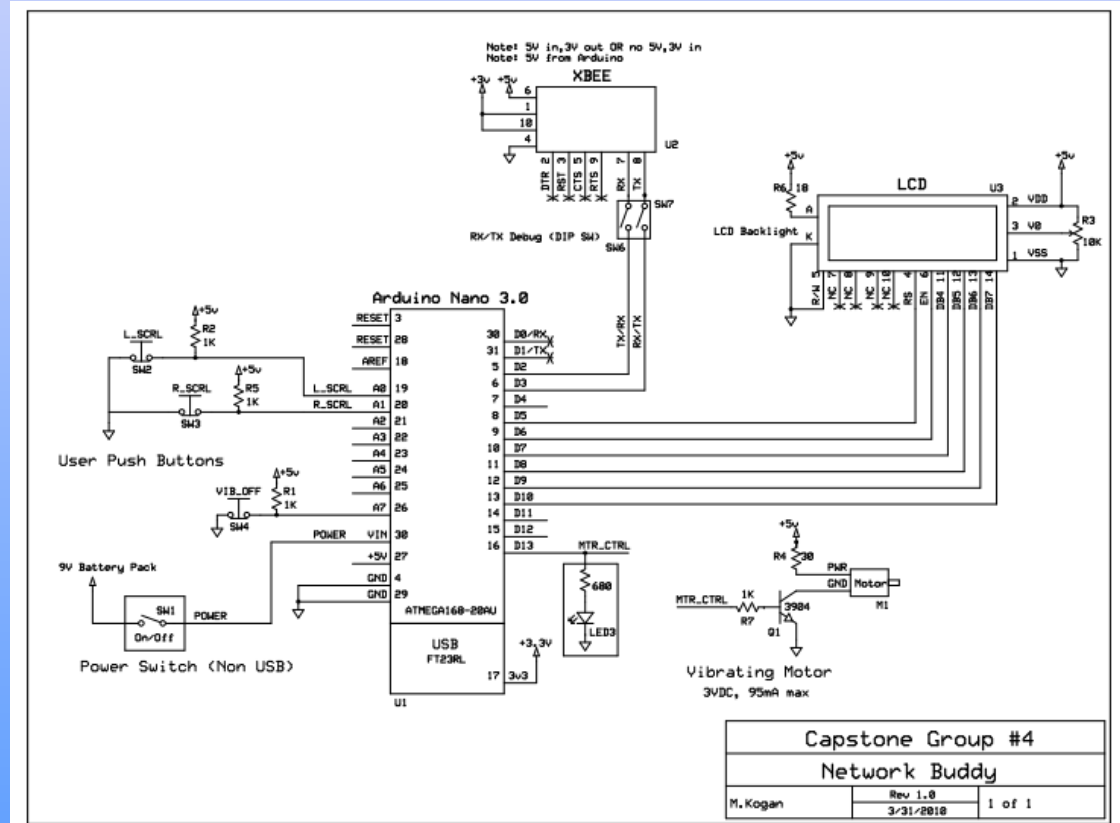

Where It Will Be Used: Social Events, Bars, Business Conferences, Trade Shows

Hardware

The Brains/ USB Interface: **Arduino Nano MCU**

Power: **9V**

On/Off: **Power**

Controls (Push Buttons):

Left Scroll

Right Scroll

Communication: **XBEE Series 1 RF**

Display: **8x2 Character**

Indicator: **Vibrating**

Firmware

- Arduino IDE Program
- C/C++ Hybrid
- Wireless Communications
- Handshaking
- Message protocol
- Component Interfacing:
 - LCD (custom symbols)
 - Vibrating Motor
 - Buttons