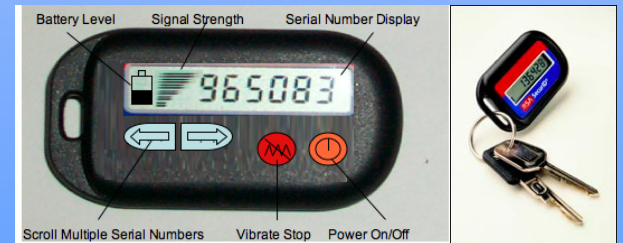

Communication: **XBEE Series 1 RF**

Display: **8x2 Character**

Indicator: **Vibrating**

Firmware

- Arduino IDE Program
- C/C++ Hybrid
- Wireless Communications
- Handshaking
- Message protocol
- Component Interfacing:
 - LCD (custom symbols)
 - Vibrating Motor
 - Buttons

Prototype Versions

Stage 1 –

Stage 2 – Developmental

Stage 3 –

Future Stage – Key

Under the Hood

Compatibility Algorithm

Web Application